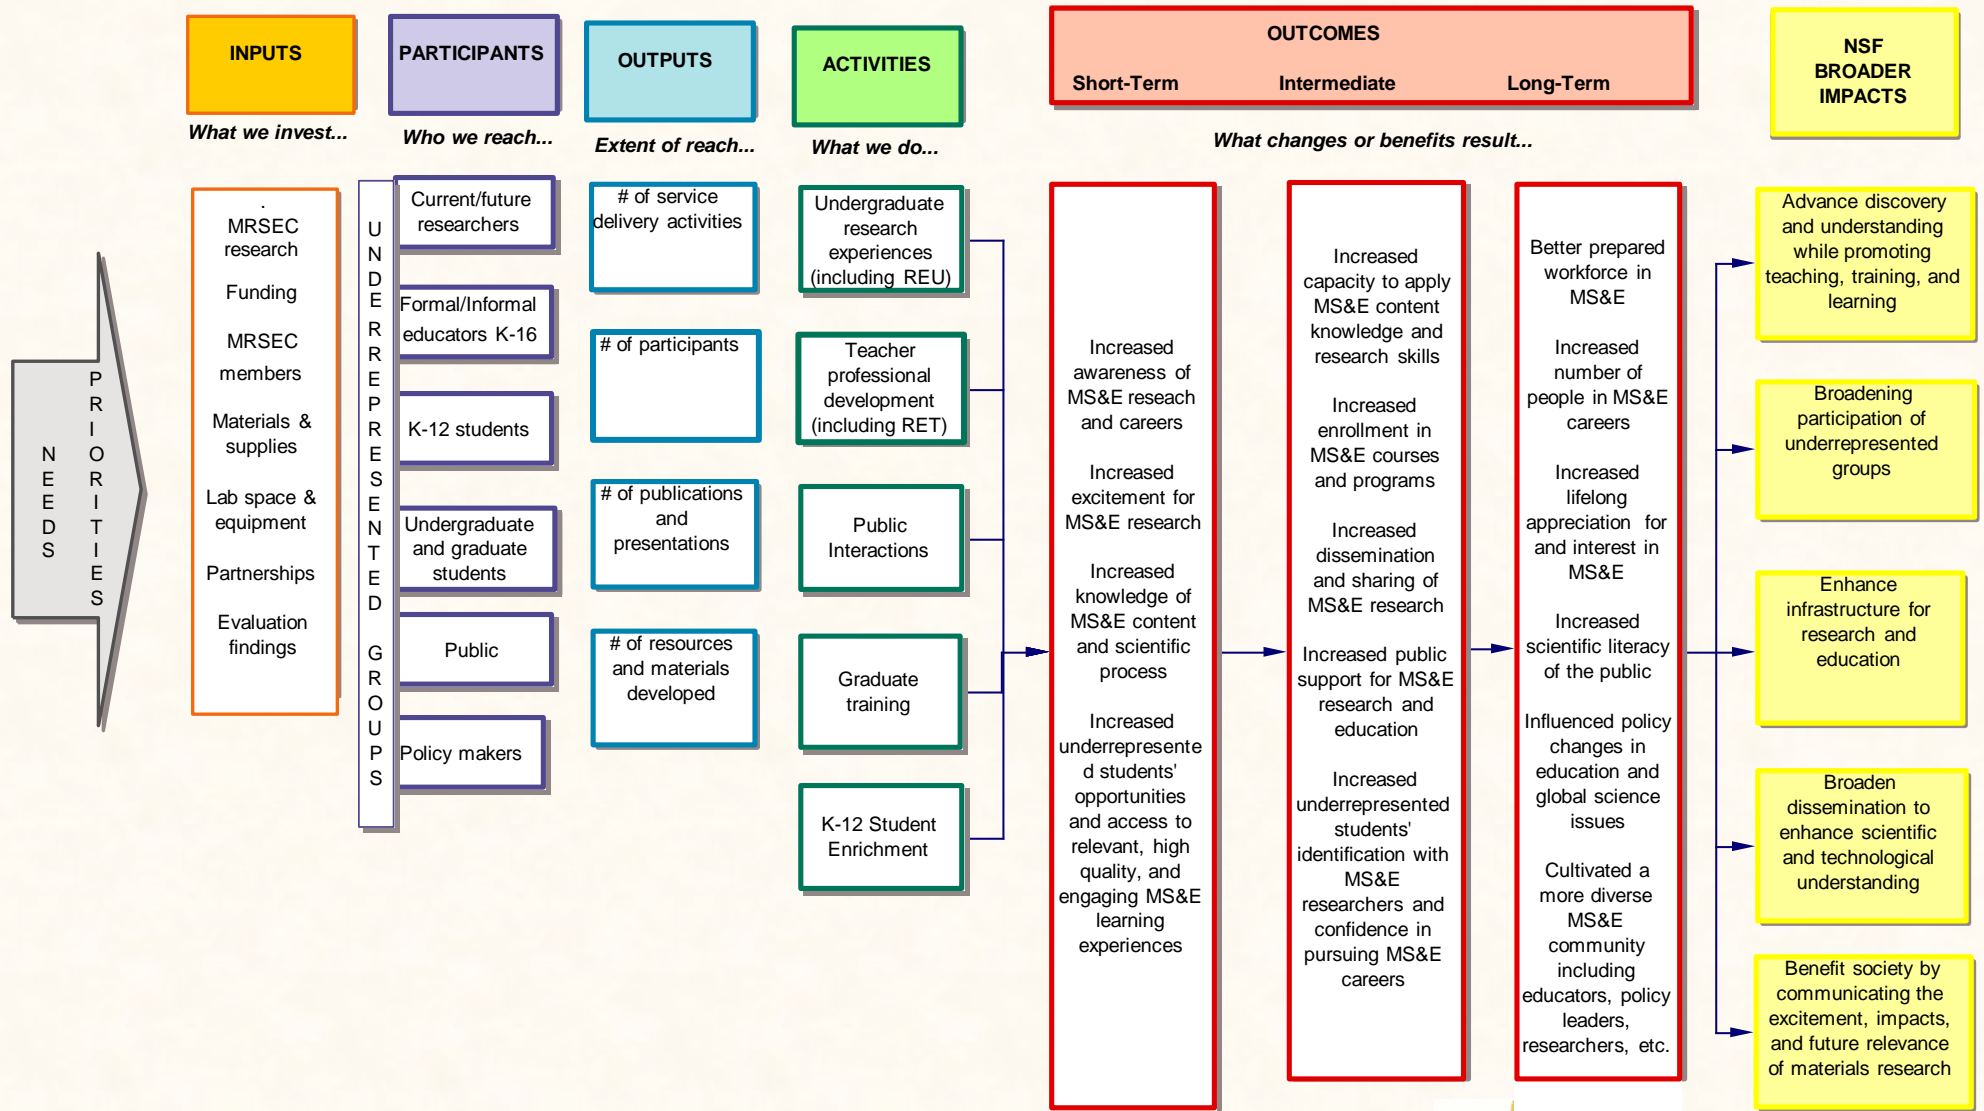

# MRSEC Directors Meeting

November 3, 2016  
Dr. Daniel Steinberg  
Education Outreach Director  
Princeton University

# LOGIC MODEL

# Portal to the Public

- Portal to the Public: program to bring together scientists and public audiences.
- PCCM implementing science communication training for graduate students and post docs

We are looking to share science communication best practices with MRSEC partners