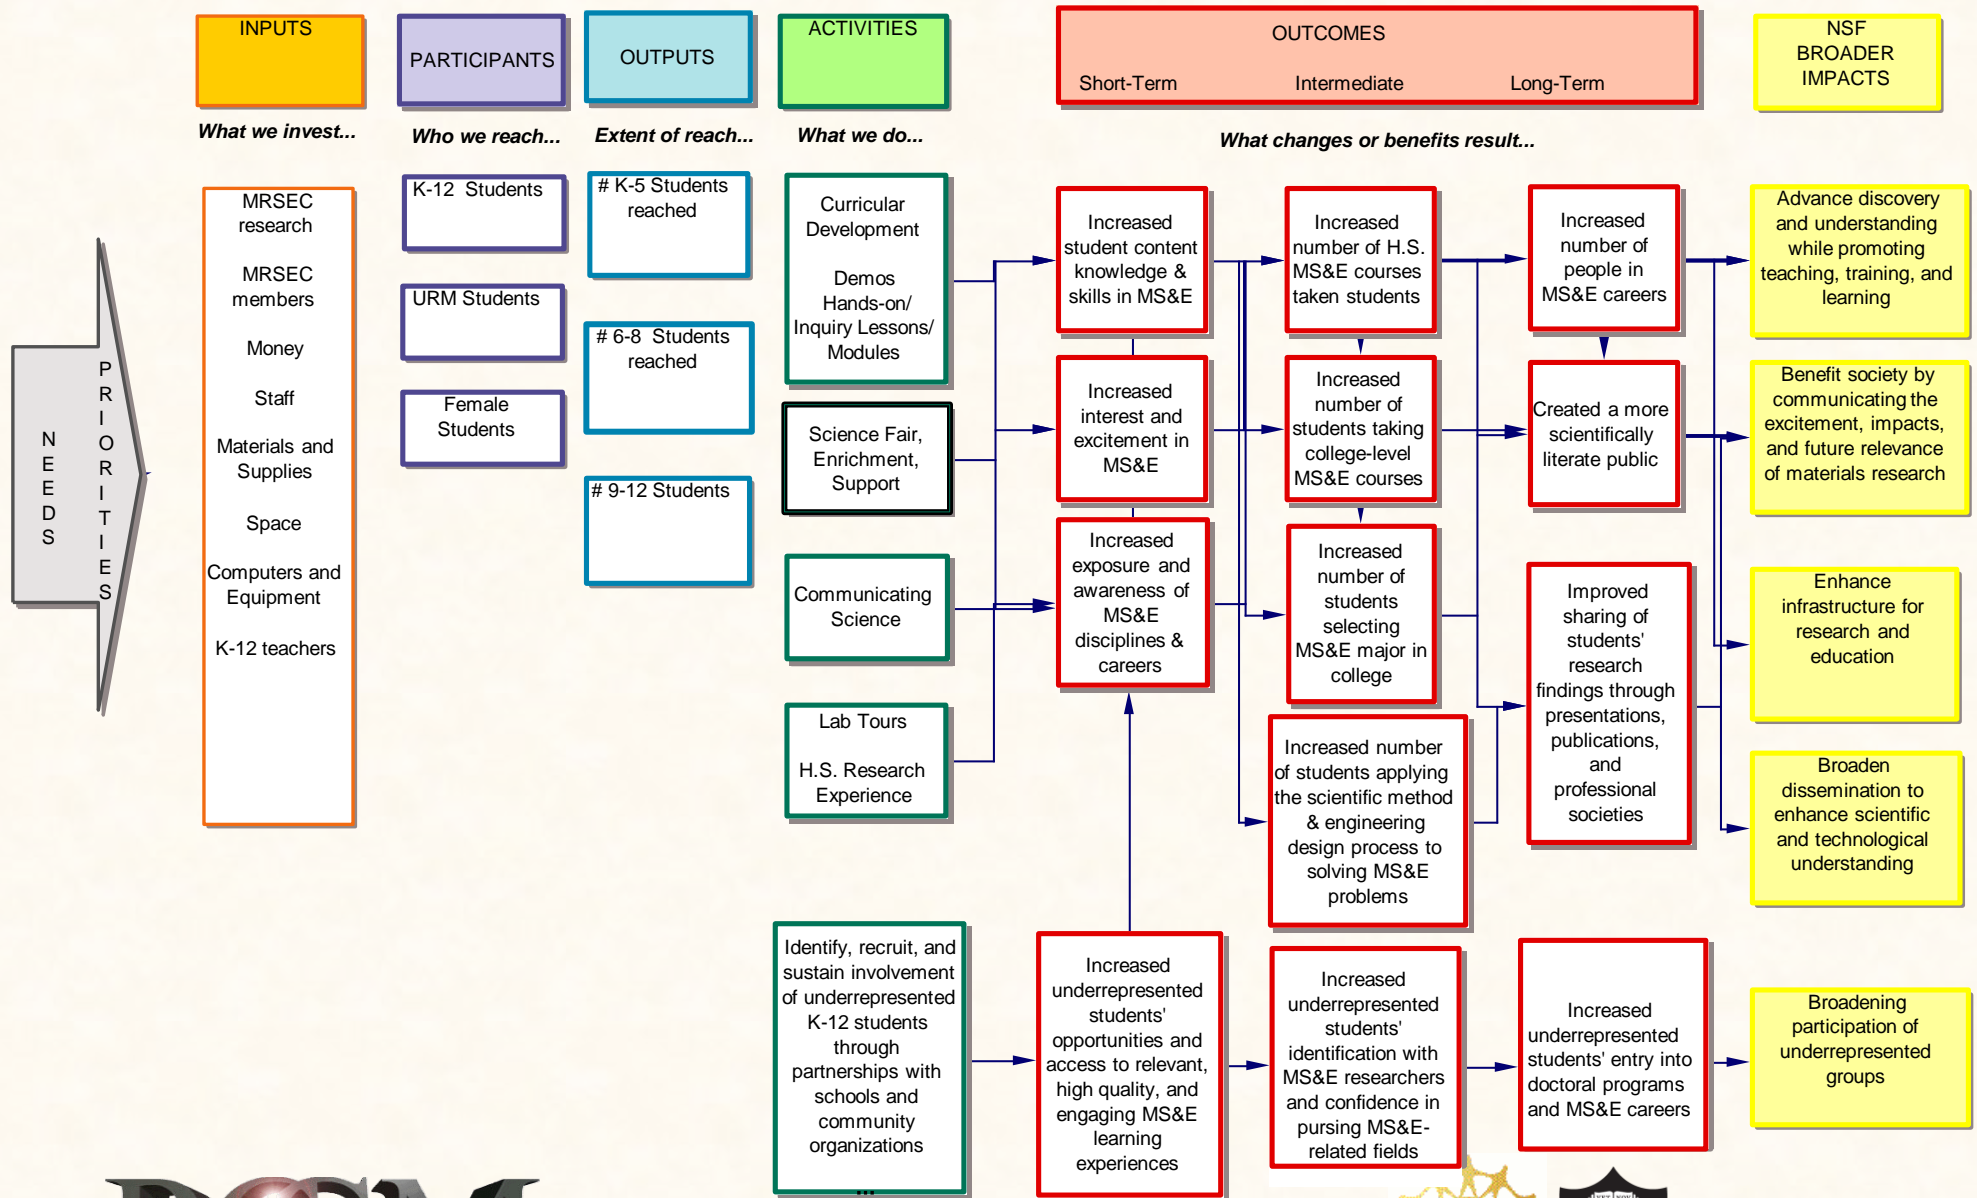

K-12 Students