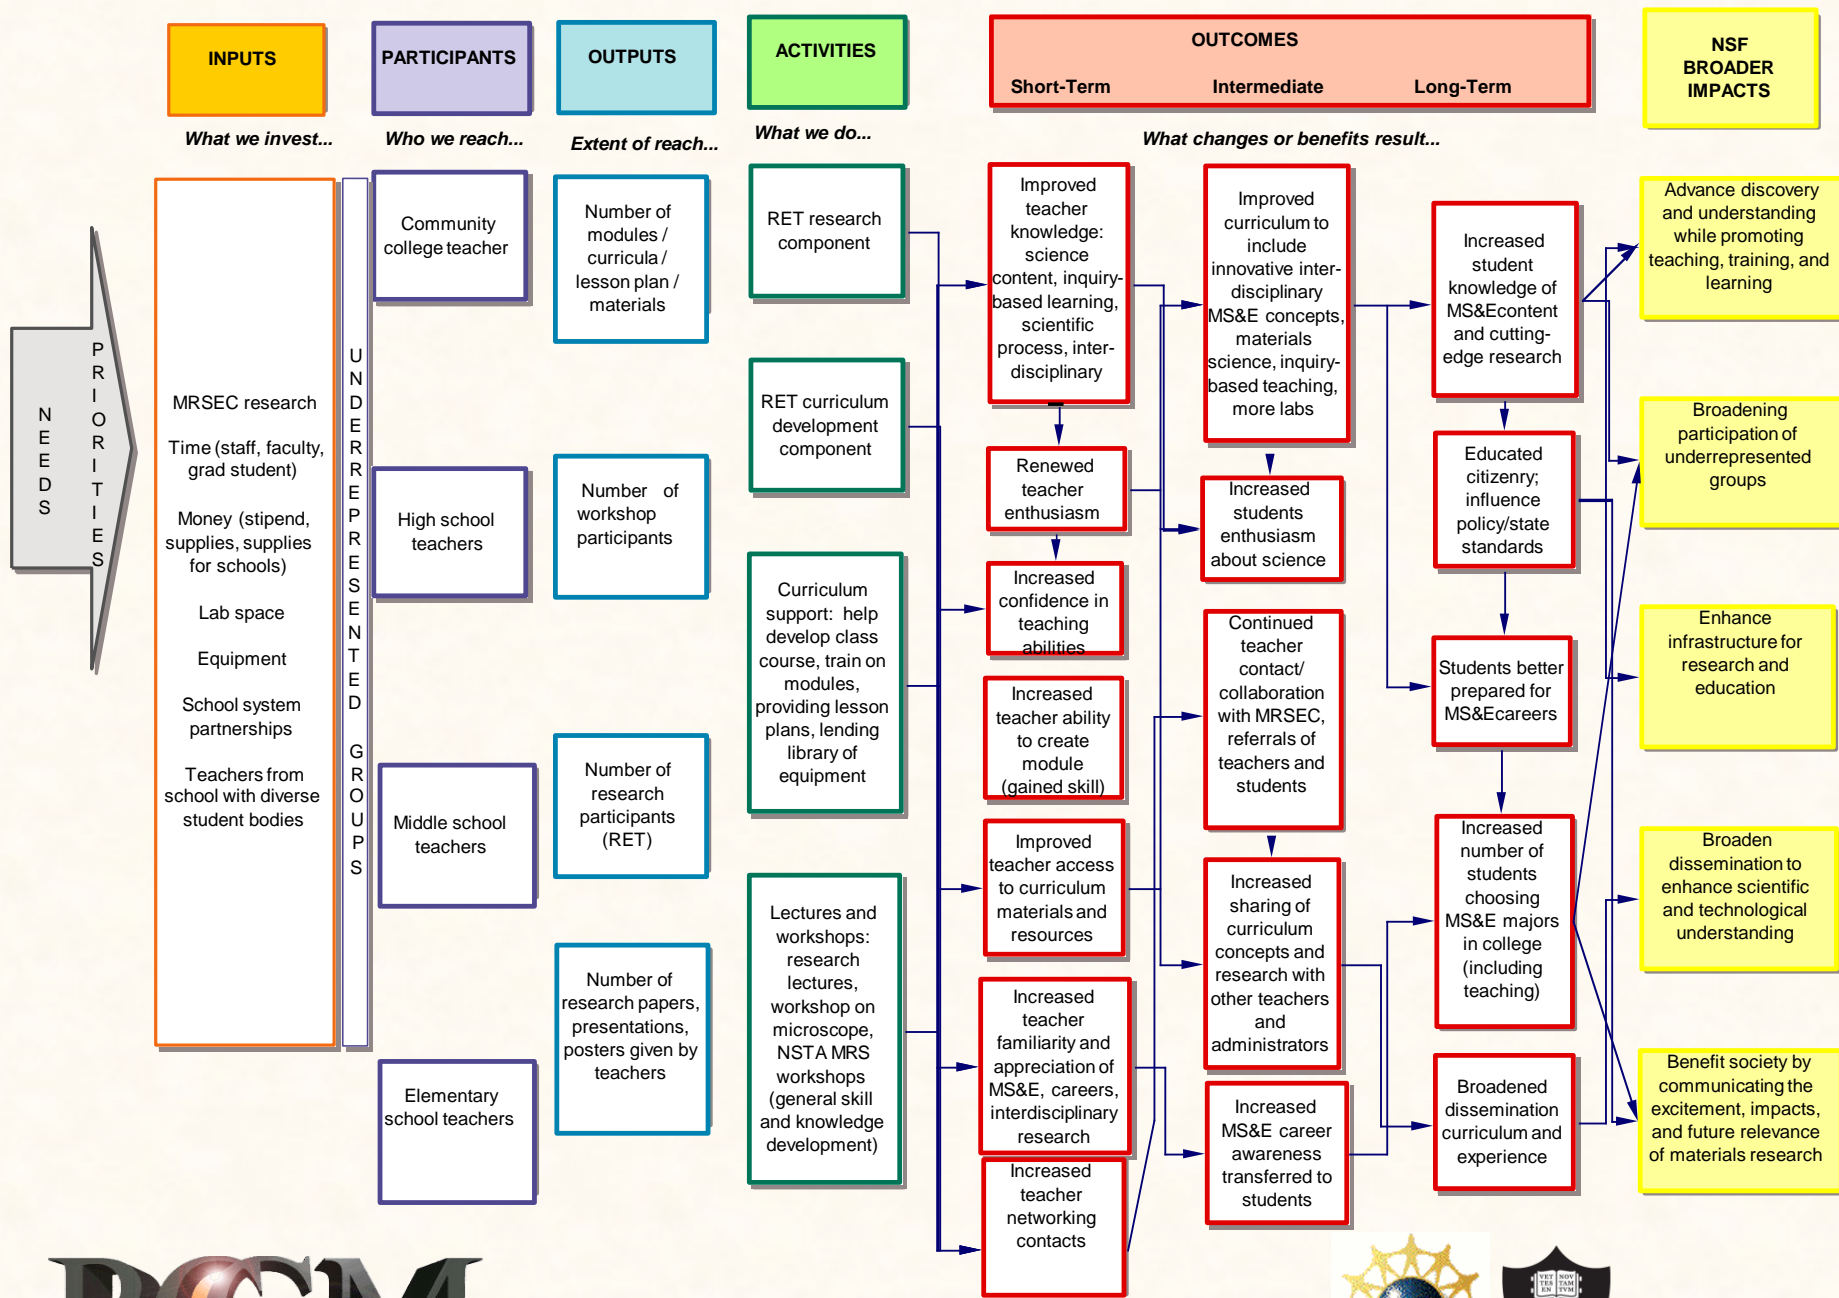

Teacher Professional Development/RET